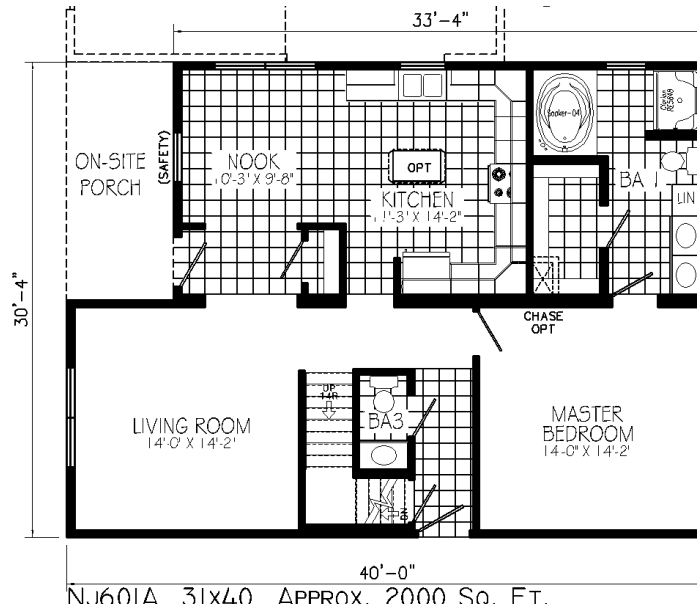

Exceptional quality home, inviting foyer into the formal living room. Kitchen open to the dining nook. Master bedroom on 1st level. Game room upstairs. Optional attached garage constructed on site.